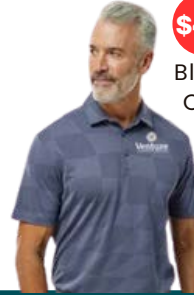

Adidas Mens Colorblock Polo

$40

Blue or Coral